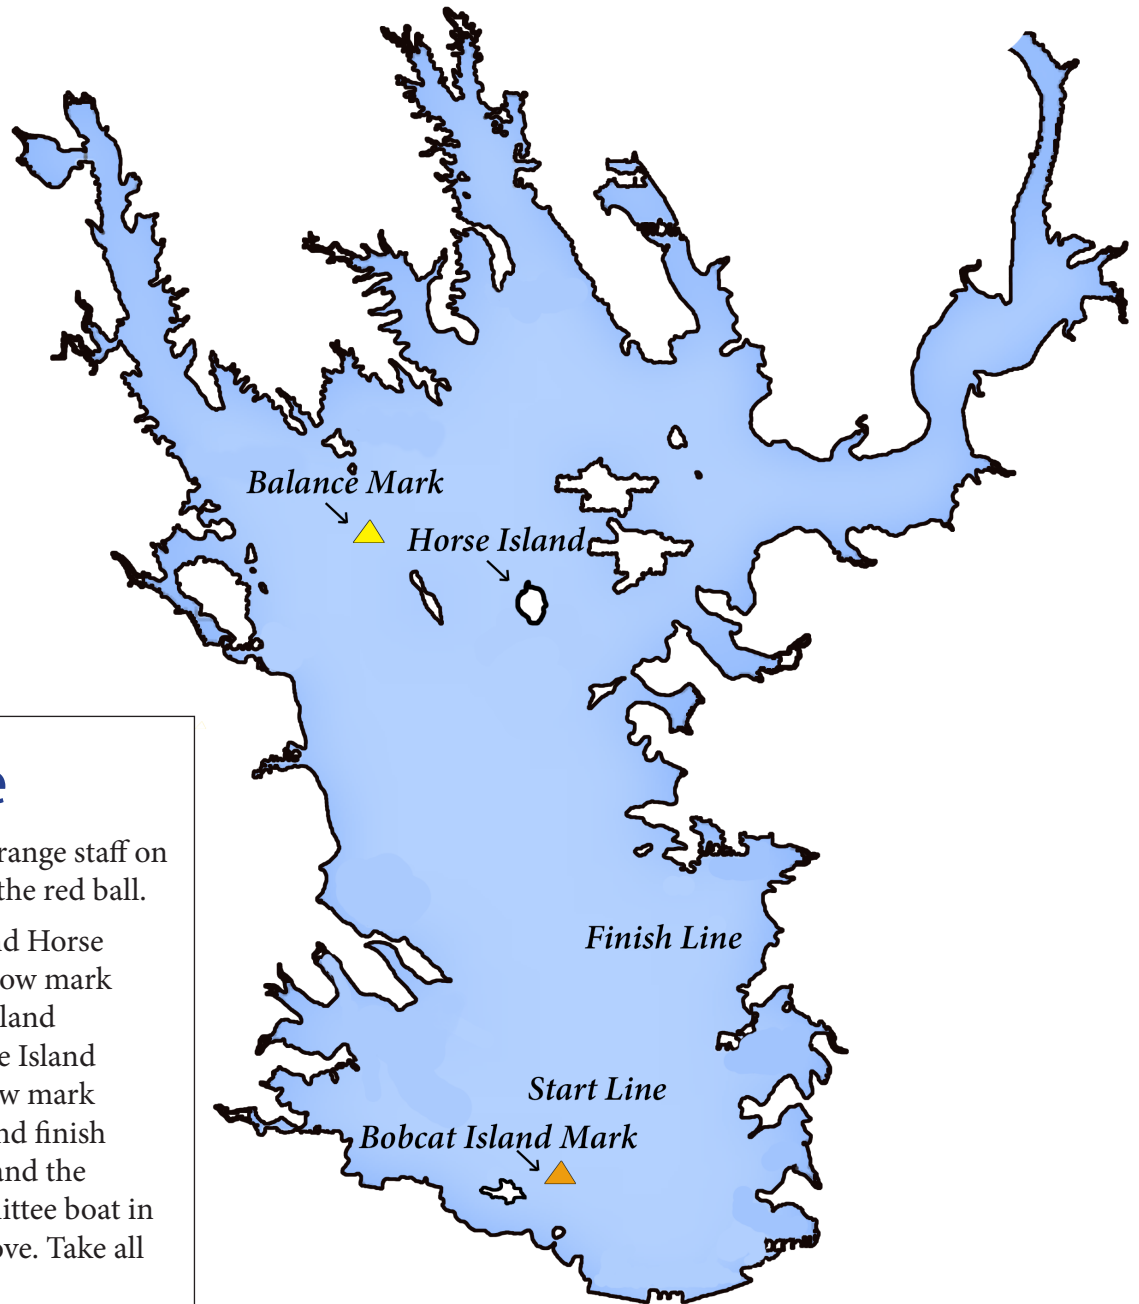

# Arizona Yacht Club

## Governor's Cup Race Chart

Version: November 2020

### Race Course

Start line: Between the orange staff on the committee boat and the red ball.

Course: From start, round Horse Island, the orange or yellow mark north of Balance Rock Island ("Balance Mark") and the Island itself, the orange or yellow mark north of Bobcat Island and finish between the yellow ball and the orange staff of the committee boat in the vicinity of Jackass Cove. Take all marks/islands to port.